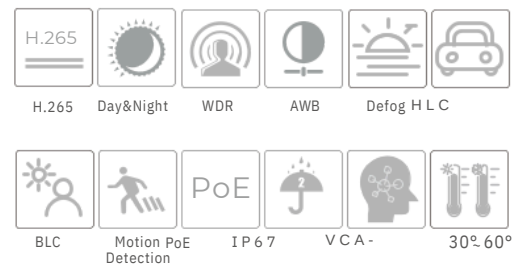

EM-B9482E3B

8MP IR Water-Proof Bullet Network Camera

- H.265+/H.265/H.264+/H.264/MJPEG coding
- Max.resolution: 8MP (3840 × 2160)
- ICR auto switch, true day / night vision
- 3D DNR, true WDR, HLC, BLC and ROI coding
- Support electronic image stabilization
- 30~50m IR night view distance
- 1CH audio input
- Built-in micro SD card slot, up to 256GB
- DC12V/PoE power supply
- Support three streams
- IP 67
- Support mobile surveillance by smart phones with iOS and Android OS
- Support SMD Support P2P function Intelligent analytics Dual-system
- backup