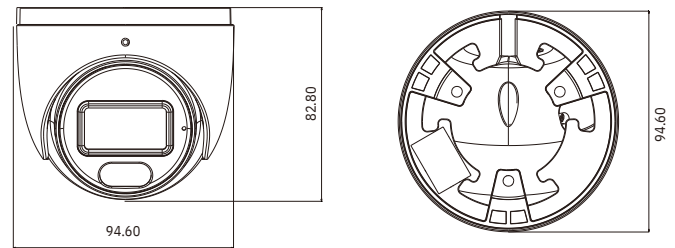

Lens	Detect	Observe	Recognize	Identify
2.8~12mm(W)	66m(218ft)	27m(87ft)	13m(44ft)	7m(23ft)
2.8~12mm(T)	204m(669ft)	82m(269ft)	41m(135ft)	20m(66ft)
Others				
Power Supply	DC12V/PoE			
Power Consumption	< 9.5W			
Storage Conditions	- 30 °C ~ 65°C (-22°F~149°F), Humidity: less than 95 % (non-condensing)			
Operating Conditions	- 30 °C ~ 60 °C (-22°F~140°F), Humidity: less than 95 % (non-condensing)			
Dimensions (mm)	Φ 111.6 × 99.6			
Weight (net)	Approx. 0.66KG			
Installation	Ceiling mounting; wall mounting			
Certificate	CE, FCC			
Environmental Protection	Complies with Directive EU RoHS, WEEE(2012/19/EU) , directive 94/62/EC and REACH(EC1907/2006)			

DIMENSIONS