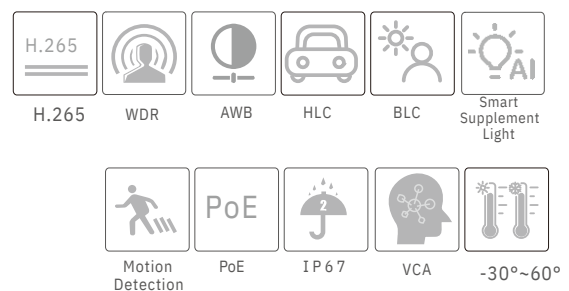

EM-D9565ES4C

6MP Dual Illumination Water-proof Turret Network Camera

- H.265+ /H.265 /H.264+ /H.264/MJPEG coding
- Max. resolution: 6MP (3200 × 1800)
- Auto day/night switch
- 3D DNR, HWDR, HLC, BLC, etc.
- ROI coding
- Support smart supplement light
- 30~40m white light view distance; 30~50m IR view distance
- DC12V/PoE power supply
- IP 67 ingress protection
- Support three streams
- Support remote monitoring by smart phones& tablet PCs with iOS and Android OS
- Support P2P function
- Support SMD
- Support line crossing detection, region intrusion detection, abandoned/missing object detection, video exception detection