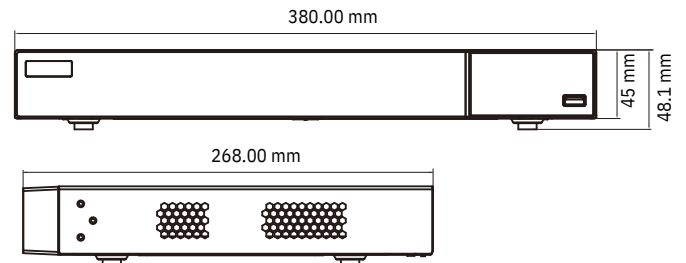

Features

- 8 CH TVI / AHD / CVI 8MP / 5MP / 4MP / 3MP / 1080P / 720P / WD1 video input
- 8CH DVR supports 8 CH 8MP / 5MP / 4MP / 3MP / 1080P / 960P / 720P IP video input by default
- 8CH analog video input can be switched to 8CH IP video input
- Adopt standard H.265 high profile compression format to get high-quality video at much lower bit rate
- Intuitive and user-friendly Graphics User Interface (GUI), window style operation by mouse
- Multi-mode recording: manual / timed / motion / sensor / AI recording
- Playback : 8 CH simultaneously playback
- Search: time slice, time, event, tag and smart search
- Express and flexible backup via USB, network and so on
- Pentaplex: preview, record, playback, backup and remote access
- DHCP, DDNS, PPPoE network protocol
- Remote control via Web Client or CMS : preview, playback, backup, PTZ and configuration
- Dual stream technology for local storage with high definition, remote network transmission and remote surveillance with mobile device
- Authorization management, log review and device status review
- HDMI 4K output, true high resolution display
- Support PTZ preset and auto cruise, up to 255 presets and 8 cruises
- Support NAT function and QRCode scanning by mobile phones
- Powerful mobile surveillance by smart phones with iOS and Android OS

Dimensions