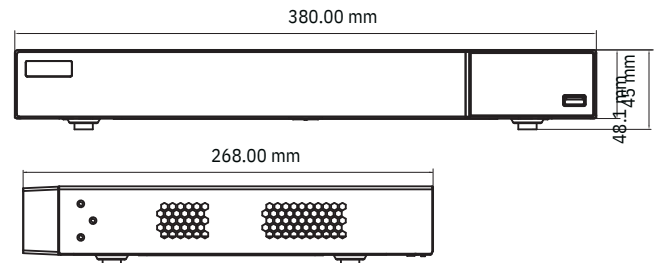

Features

- 8 / 16 CH TVI / AHD / CVI 8MP / 5MP / 4MP / 3MP / 1080P / 720P / WD1 video input
- 8 / 16 CH DVRs support 8 / 8 CH 8MP / 5MP / 4MP / 3MP / 1080P / 960P / 720P IP video input by default
- Adopt standard H.265 high profile compression format to get high-quality video at much lower bit rate
- Intuitive and user-friendly Graphics User Interface (GUI), window style operation by mouse
- Multi-type recording: manual / schedule / sensor / motion /analytics recording
- Playback : 8 / 16 CH simultaneously playback
- Search: time slice, time, event, tag and smart search
- Express and flexible backup via USB, network and so on
- Pentaplex: preview, record, playback, backup and remote access
- DHCP, DDNS, PPPoE network protocol
- Remote control via Web Client or CMS : preview, playback, backup, PTZ and configuration
- Authorization management, log review and device status review
- HDMI 4K output, true high resolution display
- Support PTZ preset and auto cruise, up to 255 presets and 8 cruises
- Support NAT function and QRCode scanning by mobile phones
- Powerful mobile surveillance by smart phones with iOS and Andriod OS

Dimensions