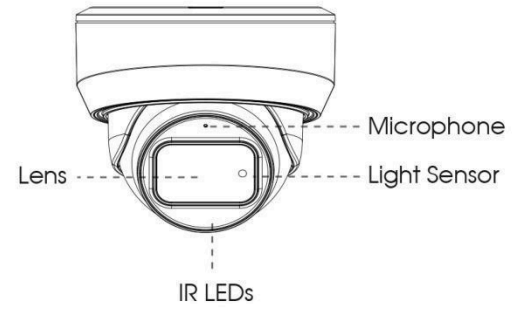

4K Video Viewing Experience

La telecamera si comporta bene nel catturare immagini dettagliate con risoluzione 4K HD indipendentemente dalla velocità di movimento.

	Model		EM-C5375FPD (5MP)	EM-C8175FPD (8MP)
Camera	Image Sensor	1/2.8" Progressive Scan CMOS		
	Min. Illumination		Color: 0.008Lux@F1.4 B/W: 0Lux with IR on	Color: 0.012Lux@F1.4 B/W: 0Lux with IR on
	WDR	120dB Super WDR		
	Shutter Time	1/100000s~1s		
	IR Distance	Up to 50m		
	Day/Night Mode	Day/Night/Auto/Customize/Schedule		
	S/N	>55dB		
	Lens	Lens	Motorized 2.7~13.5mm/7~22mm@F1.4	
Field of View			H99°~H31°/D124°~D38°/ V72°~V23°(2.7~13.5mm) H37°~H15°/D46°~D19°/ V28°~V11°(7~22mm)	H107°~H33°/D125°~D37° /V58°~V18°
Mount		Φ14		
Focus Control		Auto/Manual		
Iris Control				
Video	Max. Image Resolution		2592x1944	3840x2160
	Primary Stream		60Hz: 30fps@(2592x1944, 2048x1536, 1920x1080, 1280x960, 1280x720, 704x576) 50Hz: 25fps@(2592x1944, 2048x1536, 1920x1080, 1280x960, 1280x720, 704x576)	60Hz/50Hz: 30fps@(3840x2160, 3072x2048, 2592x1944, 2592x1520, 2048x1536, 1920x1080, 1280x960, 1280x720, 704x576), 20fps(3840x2160)(Optional for S Series)
	Secondary Stream		60Hz: 30fps@(704x576, 640x480, 640x360, 352x288) 50Hz: 25fps@(704x576, 640x480, 640x360, 352x288)	
	Tertiary Stream	60Hz: 30fps@(1280x720, 704x576, 640x480, 640x360, 352x288) 50Hz: 25fps@(1280x720, 704x576, 640x480, 640x360, 352x288)		
	Video Compression	H.265+/H.265(HEVC)/H.264+/H.264/MJPEG		
	Video Bit Rate	16Kbps~16Mbps(CBR/VBR Adjustable)		
	Privacy Masking	Up to 4 areas		
	ROI	Up to 8 areas		
	Image Setting	Brightness/Contrast/Saturation/Sharpness		
Interface	Ethernet	1*RJ45 10M/100M Ethernet Port		
	Audio I/O	Built-in Microphone; 1/1 (Multi-interface Version)		
	Alarm I/O	1/1 (Multi-interface Version)		

Structure Diagrams

Units: mm

Accessories Support

A01 Pole Mount

Weight: 720g
Dimensions: 170*51.5*152.6mm

A03 External Corner Bracket

Weight: 900g
Dimensions: 170*152.5*76.3mm

A71 Wall Mount

Weight: 530g
Dimensions: 162*124*78 mm