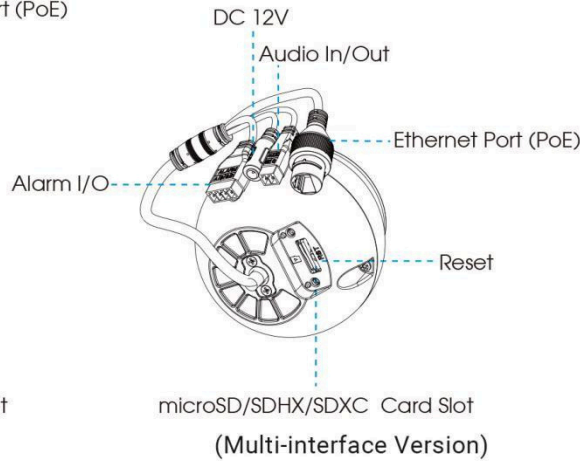

4K Video Viewing Experience

La telecamera si comporta bene nel catturare immagini dettagliate con risoluzione 4K HD indipendentemente dalla velocità di movimento.

	Model		EM-C5375FPD (5MP)	EM-C8175FPD (8MP)
Camera	Image Sensor	1/2.8" Progressive Scan CMOS		
	Min. Illumination		Color: 0.008Lux@F1.4 B/W: 0Lux with IR on	Color: 0.012Lux@F1.4 B/W: 0Lux with IR on
	WDR	120dB Super WDR		
	Shutter Time	1/100000s~1s		
	IR Distance	Up to 50m		
	Day/Night Mode	Day/Night/Auto/Customize/Schedule		
	S/N	>55dB		
	Lens	Lens	Motorized 2.7~13.5mm/7~22mm@F1.4	
Field of View			H99°~H31°/D124°~D38°/ V72°~V23°(2.7~13.5mm) H37°~H15°/D46°~D19°/ V28°~V11°(7~22mm)	H107°~H33°/D125°~D37° /V58°~V18°
Mount		Φ14		
Focus Control		Auto/Manual		
Iris Control				
Video	Max. Image Resolution		2592x1944	3840x2160
	Primary Stream		60Hz: 30fps@(2592x1944, 2048x1536, 1920x1080, 1280x960, 1280x720, 704x576) 50Hz: 25fps@(2592x1944, 2048x1536, 1920x1080, 1280x960, 1280x720, 704x576)	60Hz/50Hz: 30fps@(3840x2160, 3072x2048, 2592x1944, 2592x1520, 2048x1536, 1920x1080, 1280x960, 1280x720, 704x576), 20fps(3840x2160)(Optional for S Series)
	Secondary Stream		60Hz: 30fps@(704x576, 640x480, 640x360, 352x288) 50Hz: 25fps@(704x576, 640x480, 640x360, 352x288)	
	Tertiary Stream	60Hz: 30fps@(1280x720, 704x576, 640x480, 640x360, 352x288) 50Hz: 25fps@(1280x720, 704x576, 640x480, 640x360, 352x288)		
	Video Compression	H.265+/H.265(HEVC)/H.264+/H.264/MJPEG		
	Video Bit Rate	16Kbps~16Mbps(CBR/VBR Adjustable)		
	Privacy Masking	Up to 4 areas		
	ROI	Up to 8 areas		
	Image Setting	Brightness/Contrast/Saturation/Sharpness		
Interface	Ethernet	1*RJ45 10M/100M Ethernet Port		
	Audio I/O	Built-in Microphone; 1/1 (Multi-interface Version)		
	Alarm I/O	1/1 (Multi-interface Version)		

Structure Diagrams

Units: mm

Accessories Support

A01 Pole Mount

Weight: 720g
Dimensions: 170*51.5*152.6mm

A03 External Corner Bracket

Weight: 900g
Dimensions: 170*152.5*76.3mm

A71 Wall Mount