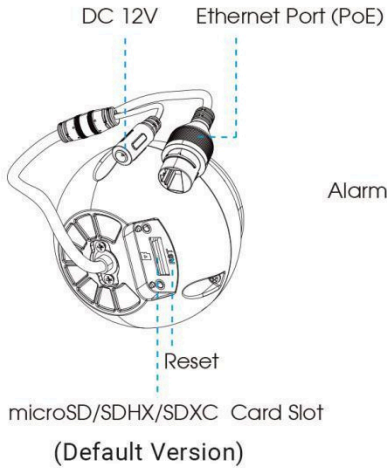

4K Video Viewing Experience

La telecamera si comporta bene nel catturare immagini dettagliate con risoluzione 4K HD indipendentemente dalla velocità di movimento.

	Model		EM-C5375FPD (5MP)	EM-C8175FPD (8MP)
Camera	Image Sensor	1/2.8" Progressive Scan CMOS		
	Min. Illumination		Color: 0.008Lux@F1.4 B/W: 0Lux with IR on	Color: 0.012Lux@F1.4 B/W: 0Lux with IR on
	WDR	120dB Super WDR		
	Shutter Time	1/100000s~1s		
	IR Distance	Up to 50m		
	Day/Night Mode	Day/Night/Auto/Customize/Schedule		
	S/N	>55dB		
	Lens	Lens	Motorized 2.7~13.5mm/7~22mm@F1.4	
Field of View			H99°~H31°/D124°~D38°/ V72°~V23°(2.7~13.5mm) H37°~H15°/D46°~D19°/ V28°~V11°(7~22mm)	H107°~H33°/D125°~D37° /V58°~V18°
Mount		Φ14		
Focus Control		Auto/Manual		
Iris Control				
Video	Max. Image Resolution		2592x1944	3840x2160
	Primary Stream		60Hz: 30fps@(2592x1944, 2048x1536, 1920x1080, 1280x960, 1280x720, 704x576) 50Hz: 25fps@(2592x1944, 2048x1536, 1920x1080, 1280x960, 1280x720, 704x576)	60Hz/50Hz: 30fps@(3840x2160, 3072x2048, 2592x1944, 2592x1520, 2048x1536, 1920x1080, 1280x960, 1280x720, 704x576), 20fps(3840x2160)(Optional for S Series)
	Secondary Stream		60Hz: 30fps@(704x576, 640x480, 640x360, 352x288) 50Hz: 25fps@(704x576, 640x480, 640x360, 352x288)	
	Tertiary Stream	60Hz: 30fps@(1280x720, 704x576, 640x480, 640x360, 352x288) 50Hz: 25fps@(1280x720, 704x576, 640x480, 640x360, 352x288)		
	Video Compression	H.265+/H.265(HEVC)/H.264+/H.264/MJPEG		
	Video Bit Rate	16Kbps~16Mbps(CBR/VBR Adjustable)		
	Privacy Masking	Up to 4 areas		
	ROI	Up to 8 areas		
	Image Setting	Brightness/Contrast/Saturation/Sharpness		
Interface	Ethernet	1*RJ45 10M/100M Ethernet Port		
	Audio I/O	Built-in Microphone; 1/1 (Multi-interface Version)		
	Alarm I/O	1/1 (Multi-interface Version)		

Structure Diagrams

Units: mm

Accessories Support

A01 Pole Mount

Weight: 720g
Dimensions: 170*51.5*152.6mm

A03 External Corner Bracket

Weight: 900g
Dimensions: 170*152.5*76.3mm

A71 Wall Mount