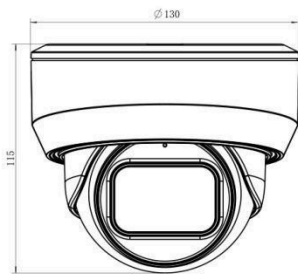

4K Video Viewing Experience

La telecamera si comporta bene nel catturare immagini dettagliate con risoluzione 4K HD indipendentemente dalla velocità di movimento.

	Model		EM-C5375FPD (5MP)	EM-C8175FPD (8MP)
Camera	Image Sensor	1/2.8" Progressive Scan CMOS		
	Min. Illumination		Color: 0.008Lux@F1.4 B/W: 0Lux with IR on	Color: 0.012Lux@F1.4 B/W: 0Lux with IR on
	WDR	120dB Super WDR		
	Shutter Time	1/100000s~1s		
	IR Distance	Up to 50m		
	Day/Night Mode	Day/Night/Auto/Customize/Schedule		
	S/N	>55dB		
	Lens	Lens	Motorized 2.7~13.5mm/7~22mm@F1.4	
Field of View			H99°~H31°/D124°~D38°/ V72°~V23°(2.7~13.5mm) H37°~H15°/D46°~D19°/ V28°~V11°(7~22mm)	H107°~H33°/D125°~D37° /V58°~V18°
Mount		Φ14		
Focus Control		Auto/Manual		
Iris Control				
Video	Max. Image Resolution		2592x1944	3840x2160
	Primary Stream		60Hz: 30fps@(2592x1944, 2048x1536, 1920x1080, 1280x960, 1280x720, 704x576) 50Hz: 25fps@(2592x1944, 2048x1536, 1920x1080, 1280x960, 1280x720, 704x576)	60Hz/50Hz: 30fps@(3840x2160, 3072x2048, 2592x1944, 2592x1520, 2048x1536, 1920x1080, 1280x960, 1280x720, 704x576), 20fps(3840x2160)(Optional for S Series)
	Secondary Stream		60Hz: 30fps@(704x576, 640x480, 640x360, 352x288) 50Hz: 25fps@(704x576, 640x480, 640x360, 352x288)	
	Tertiary Stream	60Hz: 30fps@(1280x720, 704x576, 640x480, 640x360, 352x288) 50Hz: 25fps@(1280x720, 704x576, 640x480, 640x360, 352x288)		
	Video Compression	H.265+/H.265(HEVC)/H.264+/H.264/MJPEG		
	Video Bit Rate	16Kbps~16Mbps(CBR/VBR Adjustable)		
	Privacy Masking	Up to 4 areas		
	ROI	Up to 8 areas		
	Image Setting	Brightness/Contrast/Saturation/Sharpness		
Interface	Ethernet	1*RJ45 10M/100M Ethernet Port		
	Audio I/O	Built-in Microphone; 1/1 (Multi-interface Version)		
	Alarm I/O	1/1 (Multi-interface Version)		

Structure Diagrams

Units: mm

Accessories Support

A01 Pole Mount

Weight: 720g
Dimensions: 170*51.5*152.6mm

A03 External Corner Bracket

Weight: 900g
Dimensions: 170*152.5*76.3mm

A71 Wall Mount

Weight: 530g
Dimensions: 162*124*78 mm