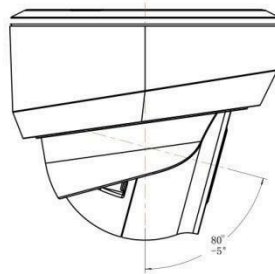

Structure Diagrams

Units: mm

Accessories Support

A01 Pole Mount

Weight: 720g
Dimensions: 170*51.5*152.6mm

A03 External Corner Bracket

Weight: 900g
Dimensions: 170*152.5*76.3mm

A71 Wall Mount

Weight: 530g
Dimensions: 162*124*78 mm