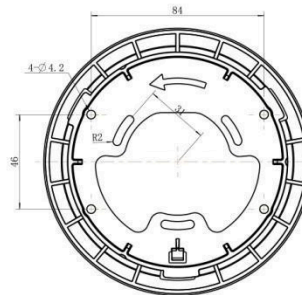

4K Video Viewing Experience

La telecamera si comporta bene nel catturare immagini dettagliate con risoluzione 4K HD indipendentemente dalla velocità di movimento.

	Model		EM-C5375FPD (5MP)	EM-C8175FPD (8MP)
Camera	Image Sensor	1/2.8" Progressive Scan CMOS		
	Min. Illumination		Color: 0.008Lux@F1.4 B/W: 0Lux with IR on	Color: 0.012Lux@F1.4 B/W: 0Lux with IR on
	WDR	120dB Super WDR		
	Shutter Time	1/100000s~1s		
	IR Distance	Up to 50m		
	Day/Night Mode	Day/Night/Auto/Customize/Schedule		
	S/N	>55dB		
	Lens	Lens	Motorized 2.7~13.5mm/7~22mm@F1.4	
Field of View			H99°~H31°/D124°~D38°/ V72°~V23°(2.7~13.5mm) H37°~H15°/D46°~D19°/ V28°~V11°(7~22mm)	H107°~H33°/D125°~D37° /V58°~V18°
Mount		Φ14		
Focus Control		Auto/Manual		
Iris Control				
Video	Max. Image Resolution		2592x1944	3840x2160
	Primary Stream		60Hz: 30fps@(2592x1944, 2048x1536, 1920x1080, 1280x960, 1280x720, 704x576) 50Hz: 25fps@(2592x1944, 2048x1536, 1920x1080, 1280x960, 1280x720, 704x576)	60Hz/50Hz: 30fps@(3840x2160, 3072x2048, 2592x1944, 2592x1520, 2048x1536, 1920x1080, 1280x960, 1280x720, 704x576), 20fps(3840x2160)(Optional for S Series)
	Secondary Stream		60Hz: 30fps@(704x576, 640x480, 640x360, 352x288) 50Hz: 25fps@(704x576, 640x480, 640x360, 352x288)	
	Tertiary Stream	60Hz: 30fps@(1280x720, 704x576, 640x480, 640x360, 352x288) 50Hz: 25fps@(1280x720, 704x576, 640x480, 640x360, 352x288)		
	Video Compression	H.265+/H.265(HEVC)/H.264+/H.264/MJPEG		
	Video Bit Rate	16Kbps~16Mbps(CBR/VBR Adjustable)		
	Privacy Masking	Up to 4 areas		
	ROI	Up to 8 areas		
	Image Setting	Brightness/Contrast/Saturation/Sharpness		
Interface	Ethernet	1*RJ45 10M/100M Ethernet Port		
	Audio I/O	Built-in Microphone; 1/1 (Multi-interface Version)		
	Alarm I/O	1/1 (Multi-interface Version)		

Structure Diagrams

Units: mm

Accessories Support

A01 Pole Mount

Weight: 720g
Dimensions: 170*51.5*152.6mm

A03 External Corner Bracket

Weight: 900g
Dimensions: 170*152.5*76.3mm

A71 Wall Mount

Weight: 530g
Dimensions: 162*124*78 mm