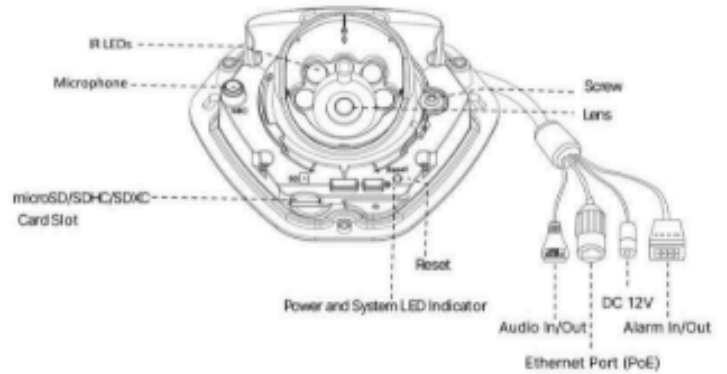

(Multi-interface Version)