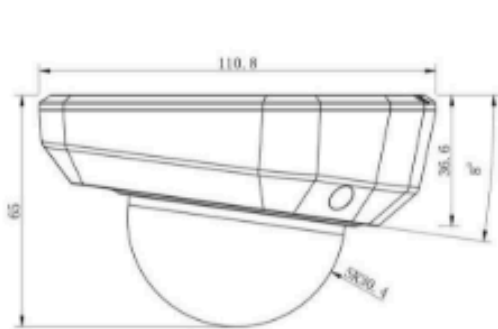

### Structure Diagrams

(Default Version)

(Multi-interface Version)

Units: mm

### Accessories Support

A01 Pole Mount

Weight: 720g  
Dimensions: 170\*51.5\*152.6mm

A03 External Corner Bracket

Weight: 900g  
Dimensions: 170\*152.5\*76.3mm

A71 Wall Mount

Weight: 530g  
Dimensions: 162\*124\*78 mm