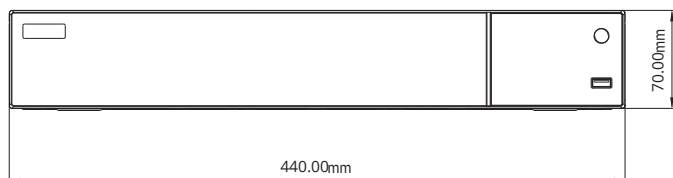

EM-NVR3332H416PB2

12MP/9MP/ 8MP/6MP/5MP/4MP/
3MP/1080P/960P/720P HD PoE NVR

DIMENSIONS

Rear Panel