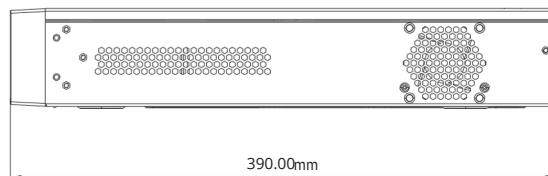

EM-NVR3332H416PB2

12MP/9MP/ 8MP/6MP/5MP/4MP/
3MP/1080P/960P/720P HD PoE NVR

DIMENSIONS