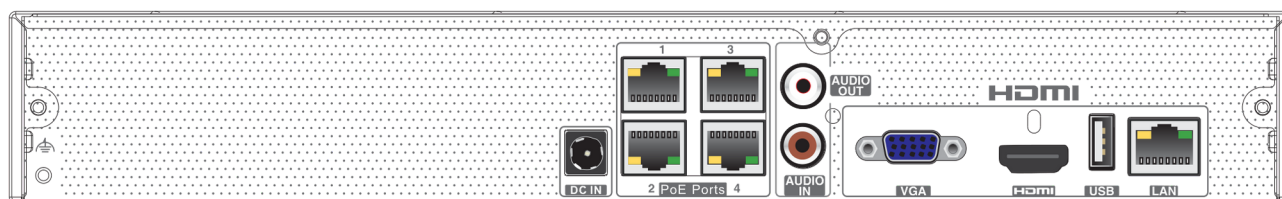

EM-NVR3104H14PB2B EM-NVR3108H18PB2B

8MP/6MP/5MP/4MP/3MP/
1080P/960P/720P HD PoE NVR

Dimensions

Rear Panel

EM-NVR3104H14PB2B

EM-NVR3108H18PB2B