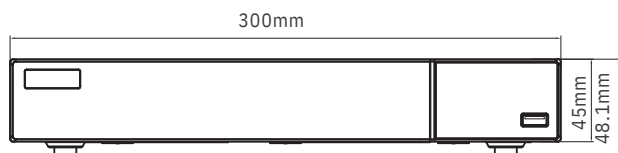

EM-NVR3104H14PB2B EM-NVR3108H18PB2B

8MP/6MP/5MP/4MP/3MP/
1080P/960P/720P HD PoE NVR

Dimensions