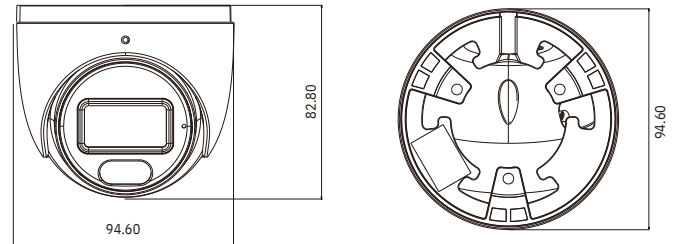

Lens	Detect	Observe	Recognize	Identify
2.8mm	69m(226ft)	28m(92ft)	14m(46ft)	7m(23ft)
3.6mm	105m(344ft)	42m(138ft)	21m(69ft)	10m(33ft)
Others				
Power Supply	DC12V/PoE			
Power Consumption	< 6.5W			
Storage Conditions	- 30 °C ~ 65°C (-22°F~149°F), Humidity: less than 95 % (non-condensing)			
Operating Conditions	- 30 °C ~ 60 °C (-22°F~140°F), Humidity: less than 95 % (non-condensing)			
Dimensions (mm)	Φ 94.6 × 82.8			
Weight (net)	Approx. 0.45KG			
Installation	Ceiling mounting; wall mounting			
Certificate	CE, FCC			
Environmental Protection	Complies with Directive EU RoHS, WEEE(2012/19/EU) , directive 94/62/EC and REACH(EC1907/2006)			

DIMENSIONS