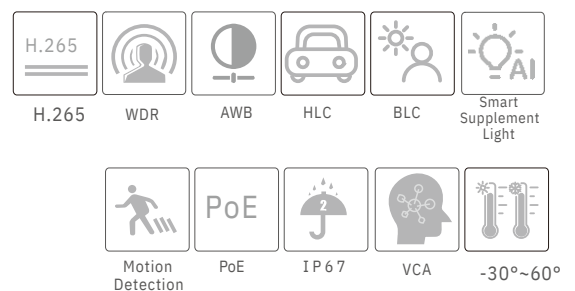

EM-D9564S4C

6MP Dual Illumination Water-proof Turret Network Camera

- H.265+ /H.265 /H.264+ /H.264/MJPEG coding
- Max. resolution: 6MP (3200 × 1800)
- Auto day/night switch
- 3D DNR, HWDR, HLC, BLC, etc.
- ROI coding
- Support smart supplement light
- 20~30m white light view distance; 20~30m IR view distance
- DC12V/PoE power supply
- IP 67 ingress protection
- Support three streams
- Support remote monitoring by smart phones& tablet PCs with iOS and Android OS
- Support P2P function
- Support SMD
- Support line crossing detection, region intrusion detection, abandoned/missing object detection, video exception detection