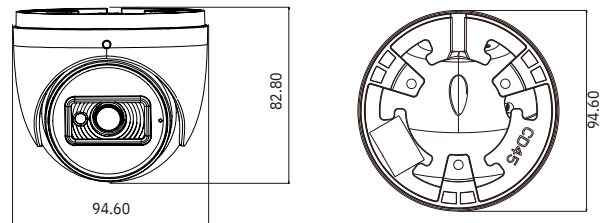

Interface Protocol	ONVIF
Storage	Network remote storage; micro SD card storage
Smart Alarm	Motion detection, SMD, SD card error, SD card full, IP address conflict, network disconnection, sensor alarm, audio alarm
General Function	Watermark, video mask, heartbeat, image distortion correction, corridor pattern, ANR, cloud upgrade
Security	Video encryption, firmware encryption, HTTPS encryption, configuration login lock, IP address filtering, 802.1x authentication, basic and digest authentication for HTTP/RTSP
PoE	Yes , IEEE802.3af
IR Distance	30 ~ 50 m
Ingress Protection	IP67
Others	
Power Supply	DC12V/PoE
Power Consumption	< 9W
Storage Conditions	- 30 °C ~ 65°C (-22°F~149°F), Humidity: less than 95 % (non-condensing)
Operating Conditions	- 30 °C ~ 60 °C (-22°F~140°F), Humidity: less than 95 % (non-condensing)
Dimensions (mm)	Ø111.5 × 99.6
Weight (net)	Approx. 0.66KG
Installation	Ceiling mounting; Wall mounting
Certificate	CE, FCC
Environmental Protection	Directive EU RoHS, WEEE(2012/19/EU) , directive 94/62/EC and REACH(EC1907/2006)

DIMENSIONS