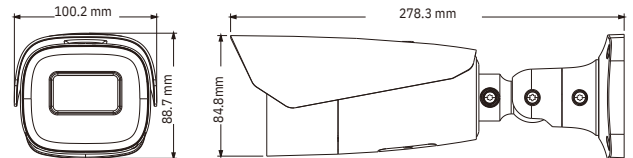

SPECIFICATIONS

Network Protocol	UDP, IPv4, IPv6, DHCP, NTP, RTSP, RTP, RTMP, RTCP, PPPoE, DDNS, SMTP, FTP, SNMP, HTTP, HTTP POST, 802.1x, UPnP, HTTPS, P2P, QoS
Interface	ONVIF
Protocol Storage	Network remote storage; micro SD card storage
Smart Alarm	Motion detection, SMD, SD card error, SD card full, IP address conflict, network disconnection, audio alarm
General Function	Watermark, video mask, heartbeat, image distortion correction, corridor pattern, ANR, cloud upgrade
Security	Video encryption, firmware encryption, HTTPS encryption, configuration encryption, illegal login lock, IP address filtering, 802.1x authentication, basic and digest authentication for HTTP/RTSP
PoE	Yes , IEEE802.3af
IR Distance	50~70 m
Ingress Protection	IP67
Others	
Power Supply	DC12V/PoE
Power Consumption	< 12W
Storage Conditions	- 30 °C ~ 65°C (-22°F~149°F), Humidity: less than 95 % (non-condensing)
Operating Conditions	- 30 °C ~ 60 °C (-22°F~140°F), Humidity: less than 95 % (non-condensing)
Dimensions (mm)	278.3 × 100.2 × 88.7
Weight (net)	Approx. 1.04KG
Installation	Ceiling mounting; Wall mounting
Certificate	CE, FCC
Environmental Protection	Directive EU RoHS, WEEE(2012/19/EU) , directive 94/62/EC and REACH(EC1907/2006)

DIMENSIONS