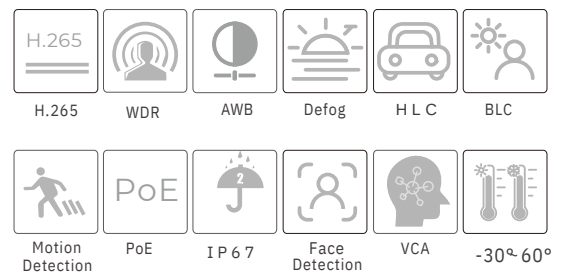

## 8MP HD AI Bullet Network Camera

- H.265+/H.265/H.264+/H.264/MJPEG coding
- Max.resolution: 8MP ( 3840 × 2160 )
- ICR auto switch, true day / night vision
- 3D DNR, true WDR, HLC, BLC and ROI coding
- Support electronic image stabilization
- 50~70m IR night view distance; Motorized zoom lens
- 1CH audio input; 1CH audio output; 1CH CVBS video output
- 1CH alarm input; 1CH alarm output
- Built-in micro SD card slot, up to 256GB
- DC12V/PoE power supply
- Support three streams
- IP 67
- Support mobile surveillance by smart phones with iOS and Android OS
- Support P2P function
- Intelligent analytics