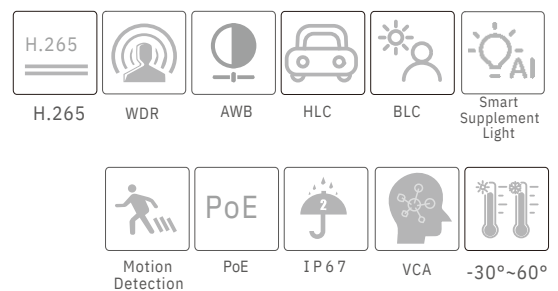

## 6MP Dual Illumination Water-proof Bullet Network Camera

- H.265+ /H.265 /H.264+ /H.264/MJPEG coding
- Max. resolution: 6MP ( 3200 × 1800)
- Auto day/night switch
- 3D DNR, HWDR, HLC, BLC, etc.
- ROI coding
- Support smart supplement light
- 30~40m white light view distance; 30~50m IR view distance
- DC12V/PoE power supply
- IP 67 ingress protection
- Support three streams
- Support remote monitoring by smart phones& tablet PCs with iOS and Android OS
- Support P2P function
- Support SMD
- Support line crossing detection, region intrusion detection, abandoned/missing object detection, video exception detection