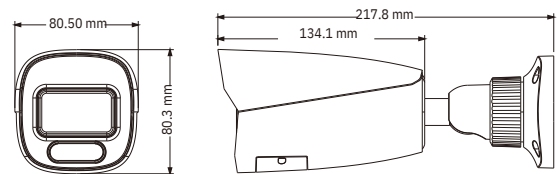

## 6MP Dual Illumination Water-proof Bullet Network Camera

- H.265+ /H.265 /H.264+ /H.264/MJPEG coding
- Max. resolution: 6MP ( 3200 × 1800)
- Auto day/night switch
- 3D DNR, HWDR, HLC, BLC, etc.
- ROI coding
- Support smart supplement light
- 30~40m white light view distance; 30~50m IR view distance
- DC12V/PoE power supply
- IP 67 ingress protection
- Support three streams
- Support remote monitoring by smart phones& tablet PCs with iOS and Android OS
- Support P2P function
- Support SMD
- Support line crossing detection, region intrusion detection, abandoned/missing object detection, video exception detection

Security	Video encryption, firmware encryption, configuration encryption, illegal login lock, IP address filtering, 802.1x authentication, basic and digest authentication for HTTP			
<b>DORI Distance</b>				
Lens	Detect	Observe	Recognize	Identify
2.8mm	69m(226ft)	28m(92ft)	14m(46ft)	7m(23ft)
3.6mm	105m(344ft)	42m(138ft)	21m(69ft)	10m(33ft)
2.8~12mm(W)	66m(218ft)	27m(87ft)	13m(44ft)	7m(23ft)
2.8~12mm(T)	204m(669ft)	82m(269ft)	41m(135ft)	20m(66ft)
Others				
<b>Power Supply</b>				
Power Consumption	DC12V/PoE			
Storage Conditions	<9.5W			
Operating Conditions	- 30 °C ~ 65 °C (-22°F~149°F), Humidity: less than 95 % (non-condensing)			
Dimensions ( mm )	217.8 × 80.5 × 80.3			
Weight ( net )	Approx. 0.68KG			
Installation	Ceiling mounting; wall mounting			
Certificate	CE, FCC			
Environmental Protection	Complies with Directive EU RoHS, WEEE(2012/19/EU) , directive 94/62/EC and REACH(EC1907/2006)			
SDK/API	Support			

### DIMENSIONS