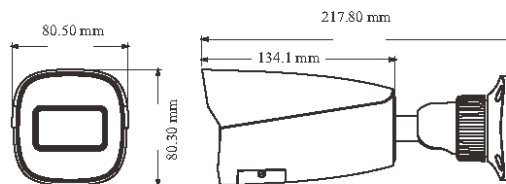

DIMENSIONS