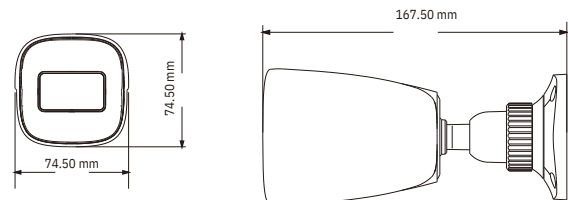

SPECIFICATIONS

Network Protocol	UDP, IPv4, IPv6, DHCP, NTP, RTSP, RTP, RTMP, RTCP, FTP, PPPoE, DDNS, SMTP,SNMP,HTTP, 802.1x, UPnP, HTTPs, HTTP POST, QoS
Interface Protocol	ONVIF
Storage	Network remote storage; micro SD card storage
Smart Alarm	Motion detection, SD card error, SD card full, IP address conflict, Cable disconnection
General Function	Watermark, video mask, heartbeat, image distortion correction, system config backup, corridor pattern
Security	Video encryption, firmware encryption, HTTPs encryption, configuration encryption, illegal login lock, IP address filtering, 802.1x authentication, basic and digest authentication for HTTP
PoE	Yes , IEEE802.3af
IR Distance	20~30 m
Ingress Protection	IP 67
Others	
Power Supply	DC12V/PoE
Power Consumption	< 7.5W
Storage Conditions	- 30 °C ~ 65 °C (-22°F~149°F), Humidity: less than 95 % (non-condensing)
Operating Conditions	- 30 °C ~ 60 °C (-22°F~140°F), Humidity: less than 95 % (non-condensing)
Dimensions (mm)	167.5 × 74.5 × 74.5
Weight (net)	Approx. 0.43KG
Installation	Ceiling mounting; Wall mounting
Certificate	CE, FCC
Environmental Protection	Directive EU RoHS, WEEE(2012/19/EU), directive 94/62/EC and REACH(EC1907/2006)

DIMENSIONS