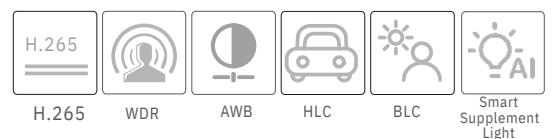

EM-B9442S4C

4MP Dual Illumination Water-proof Bullet Network Camera

- H.265+ /H.265 /H.264+ /H.264/MJPEG coding
- Max. resolution: 4MP (2560 × 1440)
- Auto day/night switch
- 3D DNR, HWDR, HLC, BLC, etc.
- ROI coding
- Support smart supplement light
- 30~40m white light view distance; 30~50m IR view distance
- DC12V/PoE power supply
- IP 67 ingress protection
- Support three streams
- Support remote monitoring by smart phones& tablet PCs with iOS and Android OS
- Support P2P function
- Support SMD
- Support line crossing detection, region intrusion detection, abandoned/missing object detection, video exception detection