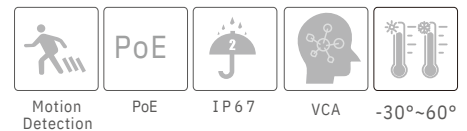

EM-B9442S4C

4MP Dual Illumination Water-proof Bullet Network Camera

- H.265+ /H.265 /H.264+ /H.264/MJPEG coding
- Max. resolution: 4MP (2560 × 1440)
- Auto day/night switch
- 3D DNR, HWDR, HLC, BLC, etc.
- ROI coding
- Support smart supplement light
- 30~40m white light view distance; 30~50m IR view distance
- DC12V/PoE power supply
- IP 67 ingress protection
- Support three streams
- Support remote monitoring by smart phones& tablet PCs with iOS and Android OS
- Support P2P function
- Support SMD
- Support line crossing detection, region intrusion detection, abandoned/missing object detection, video exception detection