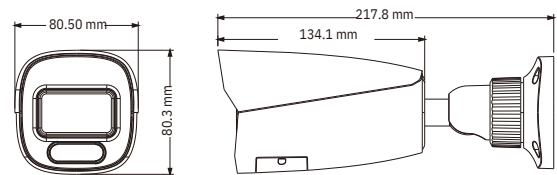

Lens	Detect	Observe	Recognize	Identify
2.8mm	62m(203ft)	25m(81ft)	12m(40ft)	6m(20ft)
3.6mm	79m(259ft)	32m(104ft)	16m(52ft)	8m(26ft)
2.8~12mm(W)	64m(210ft)	26m(84ft)	13m(42ft)	6m(20ft)
2.8~12mm(T)	189m(619ft)	75m(247ft)	38m(124ft)	19m(62ft)
Others				
Power Supply	DC12V/PoE			
Power Consumption	< 8.5W			
Storage Conditions	- 30 °C ~ 65 °C (-22°F~149°F), Humidity: less than 95 % (non-condensing)			
Operating Conditions	- 30 °C ~ 60 °C (-22°F~140°F), Humidity: less than 95 % (non-condensing)			
Dimensions (mm)	217.8 × 80.5 × 80.3			
Weight (net)	Approx. 0.68KG			
Installation	Ceiling mounting; wall mounting			
Certificate	CE, FCC			
Environmental Protection	Complies with Directive EU RoHS, WEEE(2012/19/EU) , directive 94/62/EC and REACH(EC1907/2006)			

DIMENSIONS

AVAILABLE ACCESSORIES