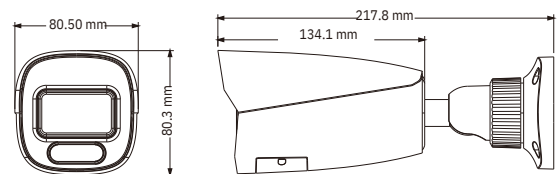

DIMENSIONS