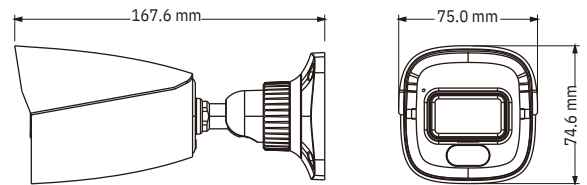

Lens	Detect	Observe	Recognize	Identify
2.8mm	62m(203ft)	25m(81ft)	12m(40ft)	6m(20ft)
3.6mm	79m(259ft)	32m(104ft)	16m(52ft)	8m(26ft)
Others				
Power Supply	DC12V/PoE			
Power Consumption	< 6W			
Storage Conditions	- 30 °C ~ 65°C (-22°F~149°F), Humidity: less than 95 % (non-condensing)			
Operating Conditions	- 40 °C ~ 60 °C (-40°F~140°F), Humidity: less than 95 % (non-condensing)			
Dimensions (mm)	167.6 × 75 × 74.6			
Weight (net)	Approx. 0.45KG			
Installation	Ceiling mounting; wall mounting			
Certificate	CE, FCC			
Environmental Protection	Complies with Directive EU RoHS, WEEE(2012/19/EU) , directive 94/62/EC and REACH(EC1907/2006)			

DIMENSIONS