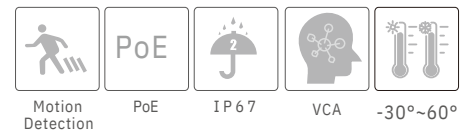

EM-B9441S4C

4MP Dual Illumination Water-proof Bullet Network Camera

- H.265+ /H.265 /H.264+ /H.264/MJPEG coding
- Max. resolution: 4MP (2560 × 1440)
- Auto day/night switch
- 3D DNR, HWDR, HLC, BLC, etc.
- ROI coding
- Support smart supplement light
- 20~30m white light view distance; 20~30m IR view distance
- DC12V/PoE power supply
- IP 67 ingress protection
- Support three streams
- Support remote monitoring by smart phones& tablet PCs with iOS and Android OS
- Support P2P function
- Support SMD
- Support line crossing detection, region intrusion detection, abandoned/missing object detection, video exception detection