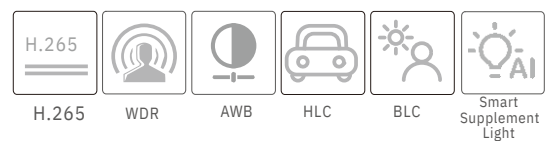

EM-B9441S4C

4MP Dual Illumination Water-proof Bullet Network Camera

- H.265+ /H.265 /H.264+ /H.264/MJPEG coding
- Max. resolution: 4MP (2560 × 1440)
- Auto day/night switch
- 3D DNR, HWDR, HLC, BLC, etc.
- ROI coding
- Support smart supplement light
- 20~30m white light view distance; 20~30m IR view distance
- DC12V/PoE power supply
- IP 67 ingress protection
- Support three streams
- Support remote monitoring by smart phones& tablet PCs with iOS and Android OS
- Support P2P function
- Support SMD
- Support line crossing detection, region intrusion detection, abandoned/missing object detection, video exception detection