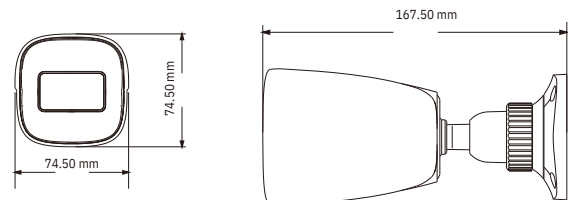

SPECIFICATIONS

Network Protocol	UDP, IPv4, IPv6, DHCP, NTP, RTSP, RTP, RTMP, RTCP, PPPoE, DDNS, SMTP, FTP, SNMP, HTTP, HTTP POST, 802.1x, UPnP, HTTPS, P2P, QoS
Interface	ONVIF
Protocol Storage	Network remote storage; micro SD card storage
Smart Alarm	Motion detection, SMD, SD card error, SD card full, IP address conflict, network disconnection, audio alarm
General Function	Watermark, video mask, heartbeat, image distortion correction, corridor pattern, ANR, cloud upgrade
Security	Video encryption, firmware encryption, HTTPS encryption, configuration encryption, illegal login lock, IP address filtering, 802.1x authentication, basic and digest authentication for HTTP/RTSP
PoE	Yes, IEEE802.3af
IR Distance	20~30 m
Ingress Protection	IP67
Others	
Power Supply	DC12V/PoE
Power Consumption	< 6W
Storage Conditions	- 30 °C ~ 65°C (-22°F~149°F), Humidity: less than 95 % (non-condensing)
Operating Conditions	- 30 °C ~ 60 °C (-22°F~140°F), Humidity: less than 95 % (non-condensing)
Dimensions (mm)	167.5 × 74.5 × 74.5
Weight (net)	Approx. 0.43KG
Installation	Ceiling mounting; Wall mounting
Certificate	CE, FCC
Environmental Protection	Directive EU RoHS, WEEE(2012/19/EU), directive 94/62/EC and REACH(EC1907/2006)

DIMENSIONS