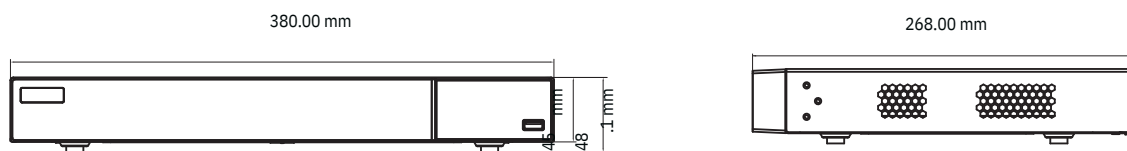

Dimensions