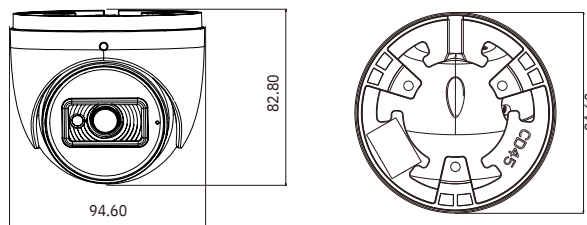

Network Protocol	UDP, IPv4, IPv6, DHCP, NTP, RTSP, RTP, RTMP, RTCP, FTP, PPPoE, DDNS, SMTP, SNMP, HTTP, 802.1x, UPnP, HTTPS, HTTP POST, QoS
Interface Protocol	ONVIF
Storage	Network remote storage; micro SD card storage
Smart Alarm	Motion detection, SD card error, SD card full, IP address conflict, Network disconnected, sensor alarm
General Function	Watermark, video mask, heartbeat, image distortion correction, system config backup, corridor pattern
Security	Video encryption, firmware encryption, HTTPS encryption, configuration encryption, illegal login lock, IP address filtering, 802.1x authentication, basic and digest authentication for HTTP
PoE	Yes, IEEE802.3af
IR Distance	30~50 m
Ingress Protection	IP 67
Others	
Power Supply	DC12V/PoE
Power Consumption	< 10W
Storage Conditions	-30°C ~ 65°C (-22°F ~ 149°F), Humidity: less than 95% (non-condensing)
Operating Conditions	-30°C ~ 60°C (-22°F ~ 140°F), Humidity: less than 95% (non-condensing)
Dimensions (mm)	Ø111.5 × 99.6
Weight (net)	Approx. 0.66KG
Installation	Ceiling mounting; Wall mounting
Certificate	CE, FCC
Environmental Protection	Directive EU RoHS, WEEE(2012/19/EU), directive 94/62/EC and REACH(EC1907/2006)

DIMENSIONS